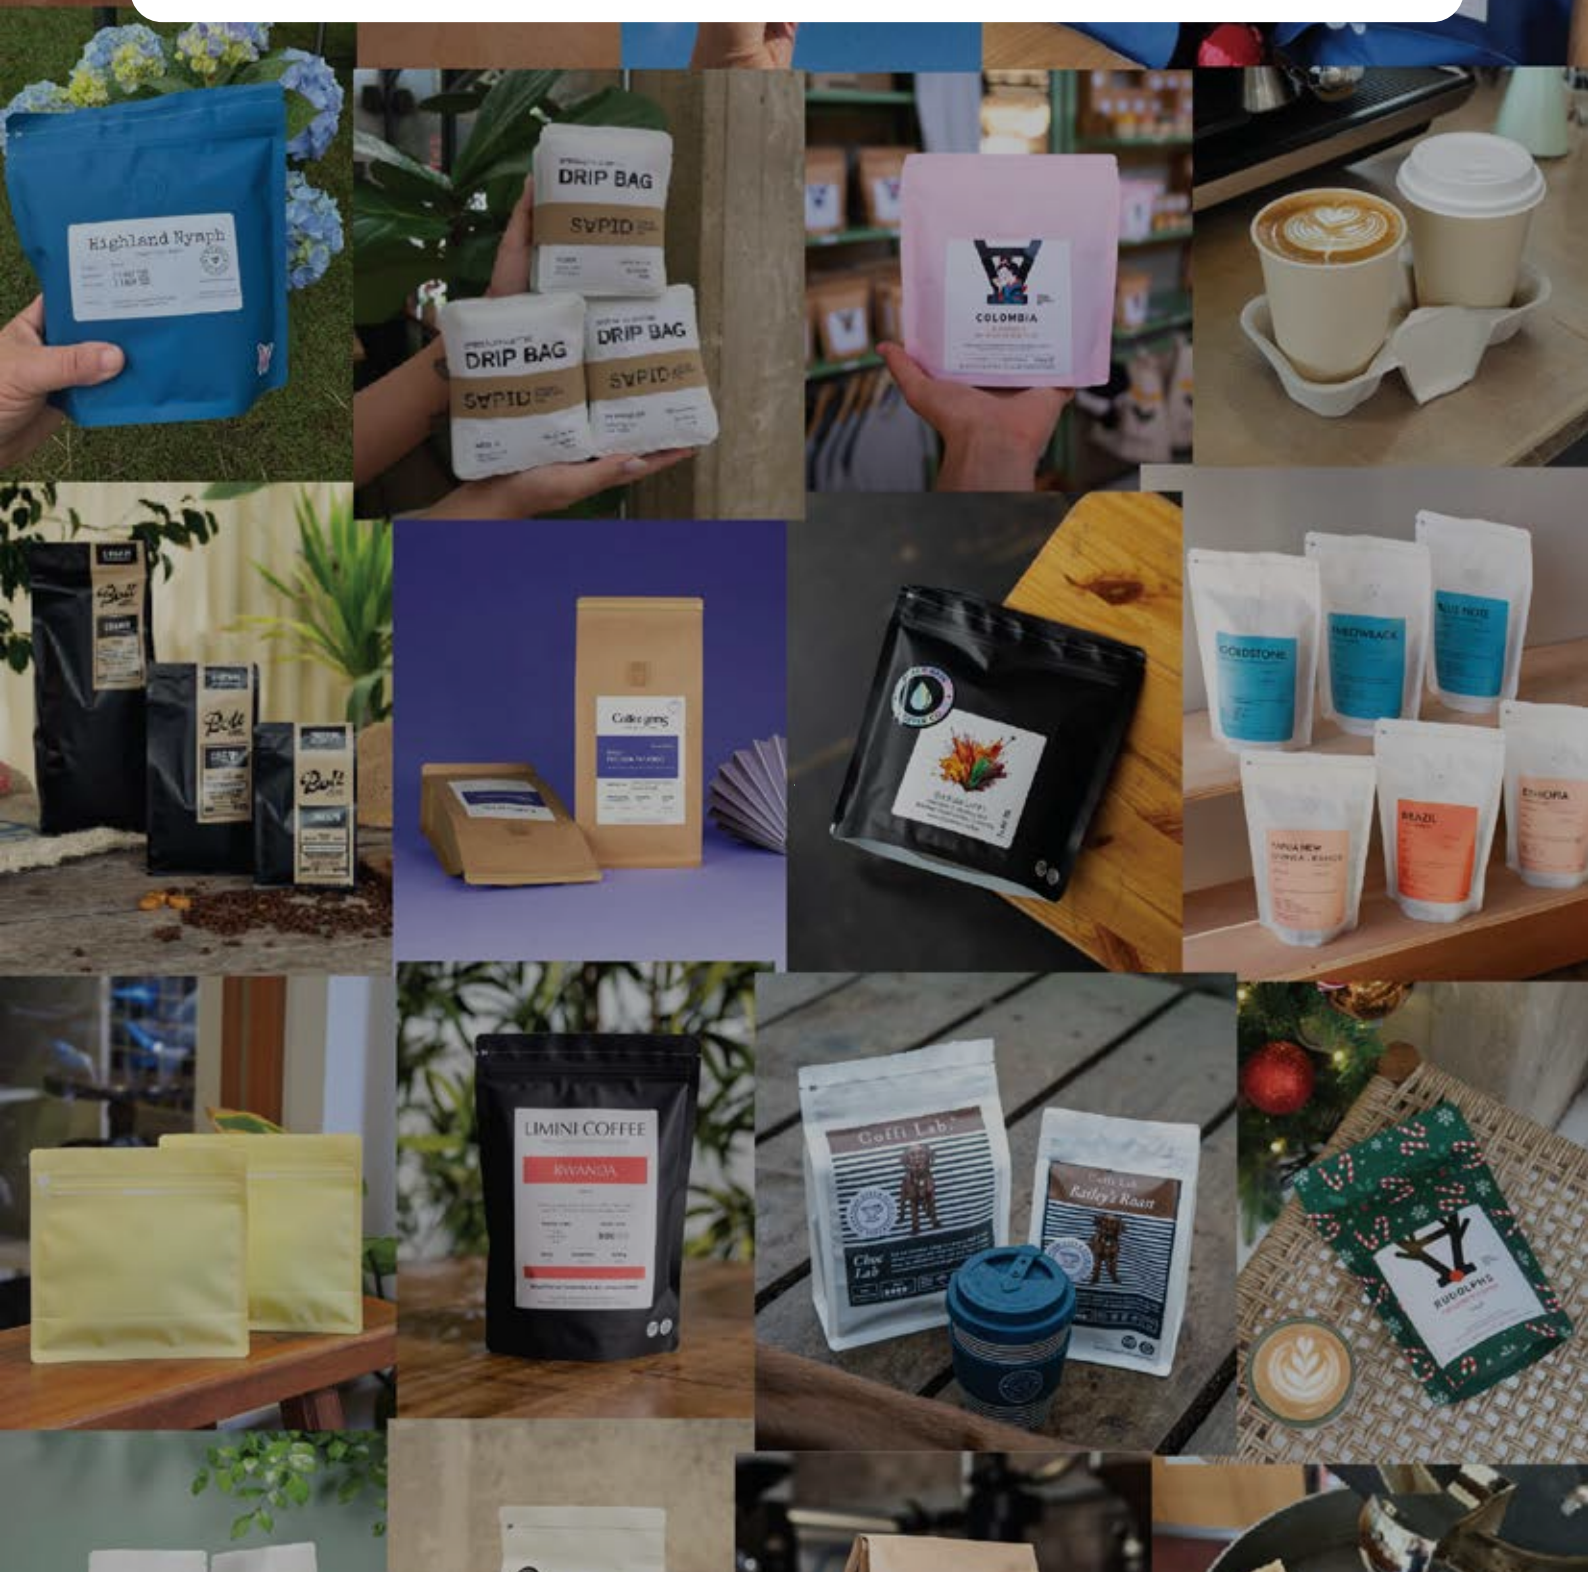

The | Bag | Broker | EU
flexible packaging from the source

PRICE CATALOGUE 2026

2,000,000+ Bags in Stock. Ready to Ship from The Netherlands.

WELCOME TO THE BAG BROKER'S

STOCK PRICE CATALOGUE!

We are a leading provider of stock and custom printed packaging solutions in the coffee and food industry. With a focus on quality, sustainability, and customer satisfaction, we have established ourselves as a trusted and reliable source for businesses in need of innovative packaging solutions. Our team of experts is dedicated to helping you find the right solution for your specific requirements and ensuring a seamless and efficient experience from start to finish.